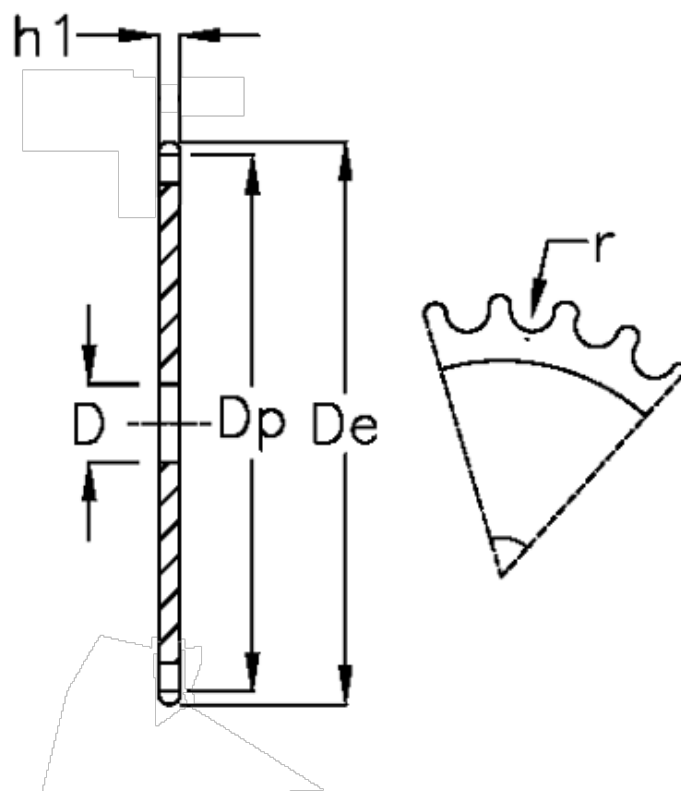

Article number: 616021012022

Description: Plate wheel 32 B-1 Z=22 simplex

Measures

C	= 6
D	= 30
De	= 377.5
Dp	= 356.98
For chain size	= 2 x 1 1/4
For chain type	= 32 B-1
h1	= 29.4
Number of teeth	= 22

r = 29.21